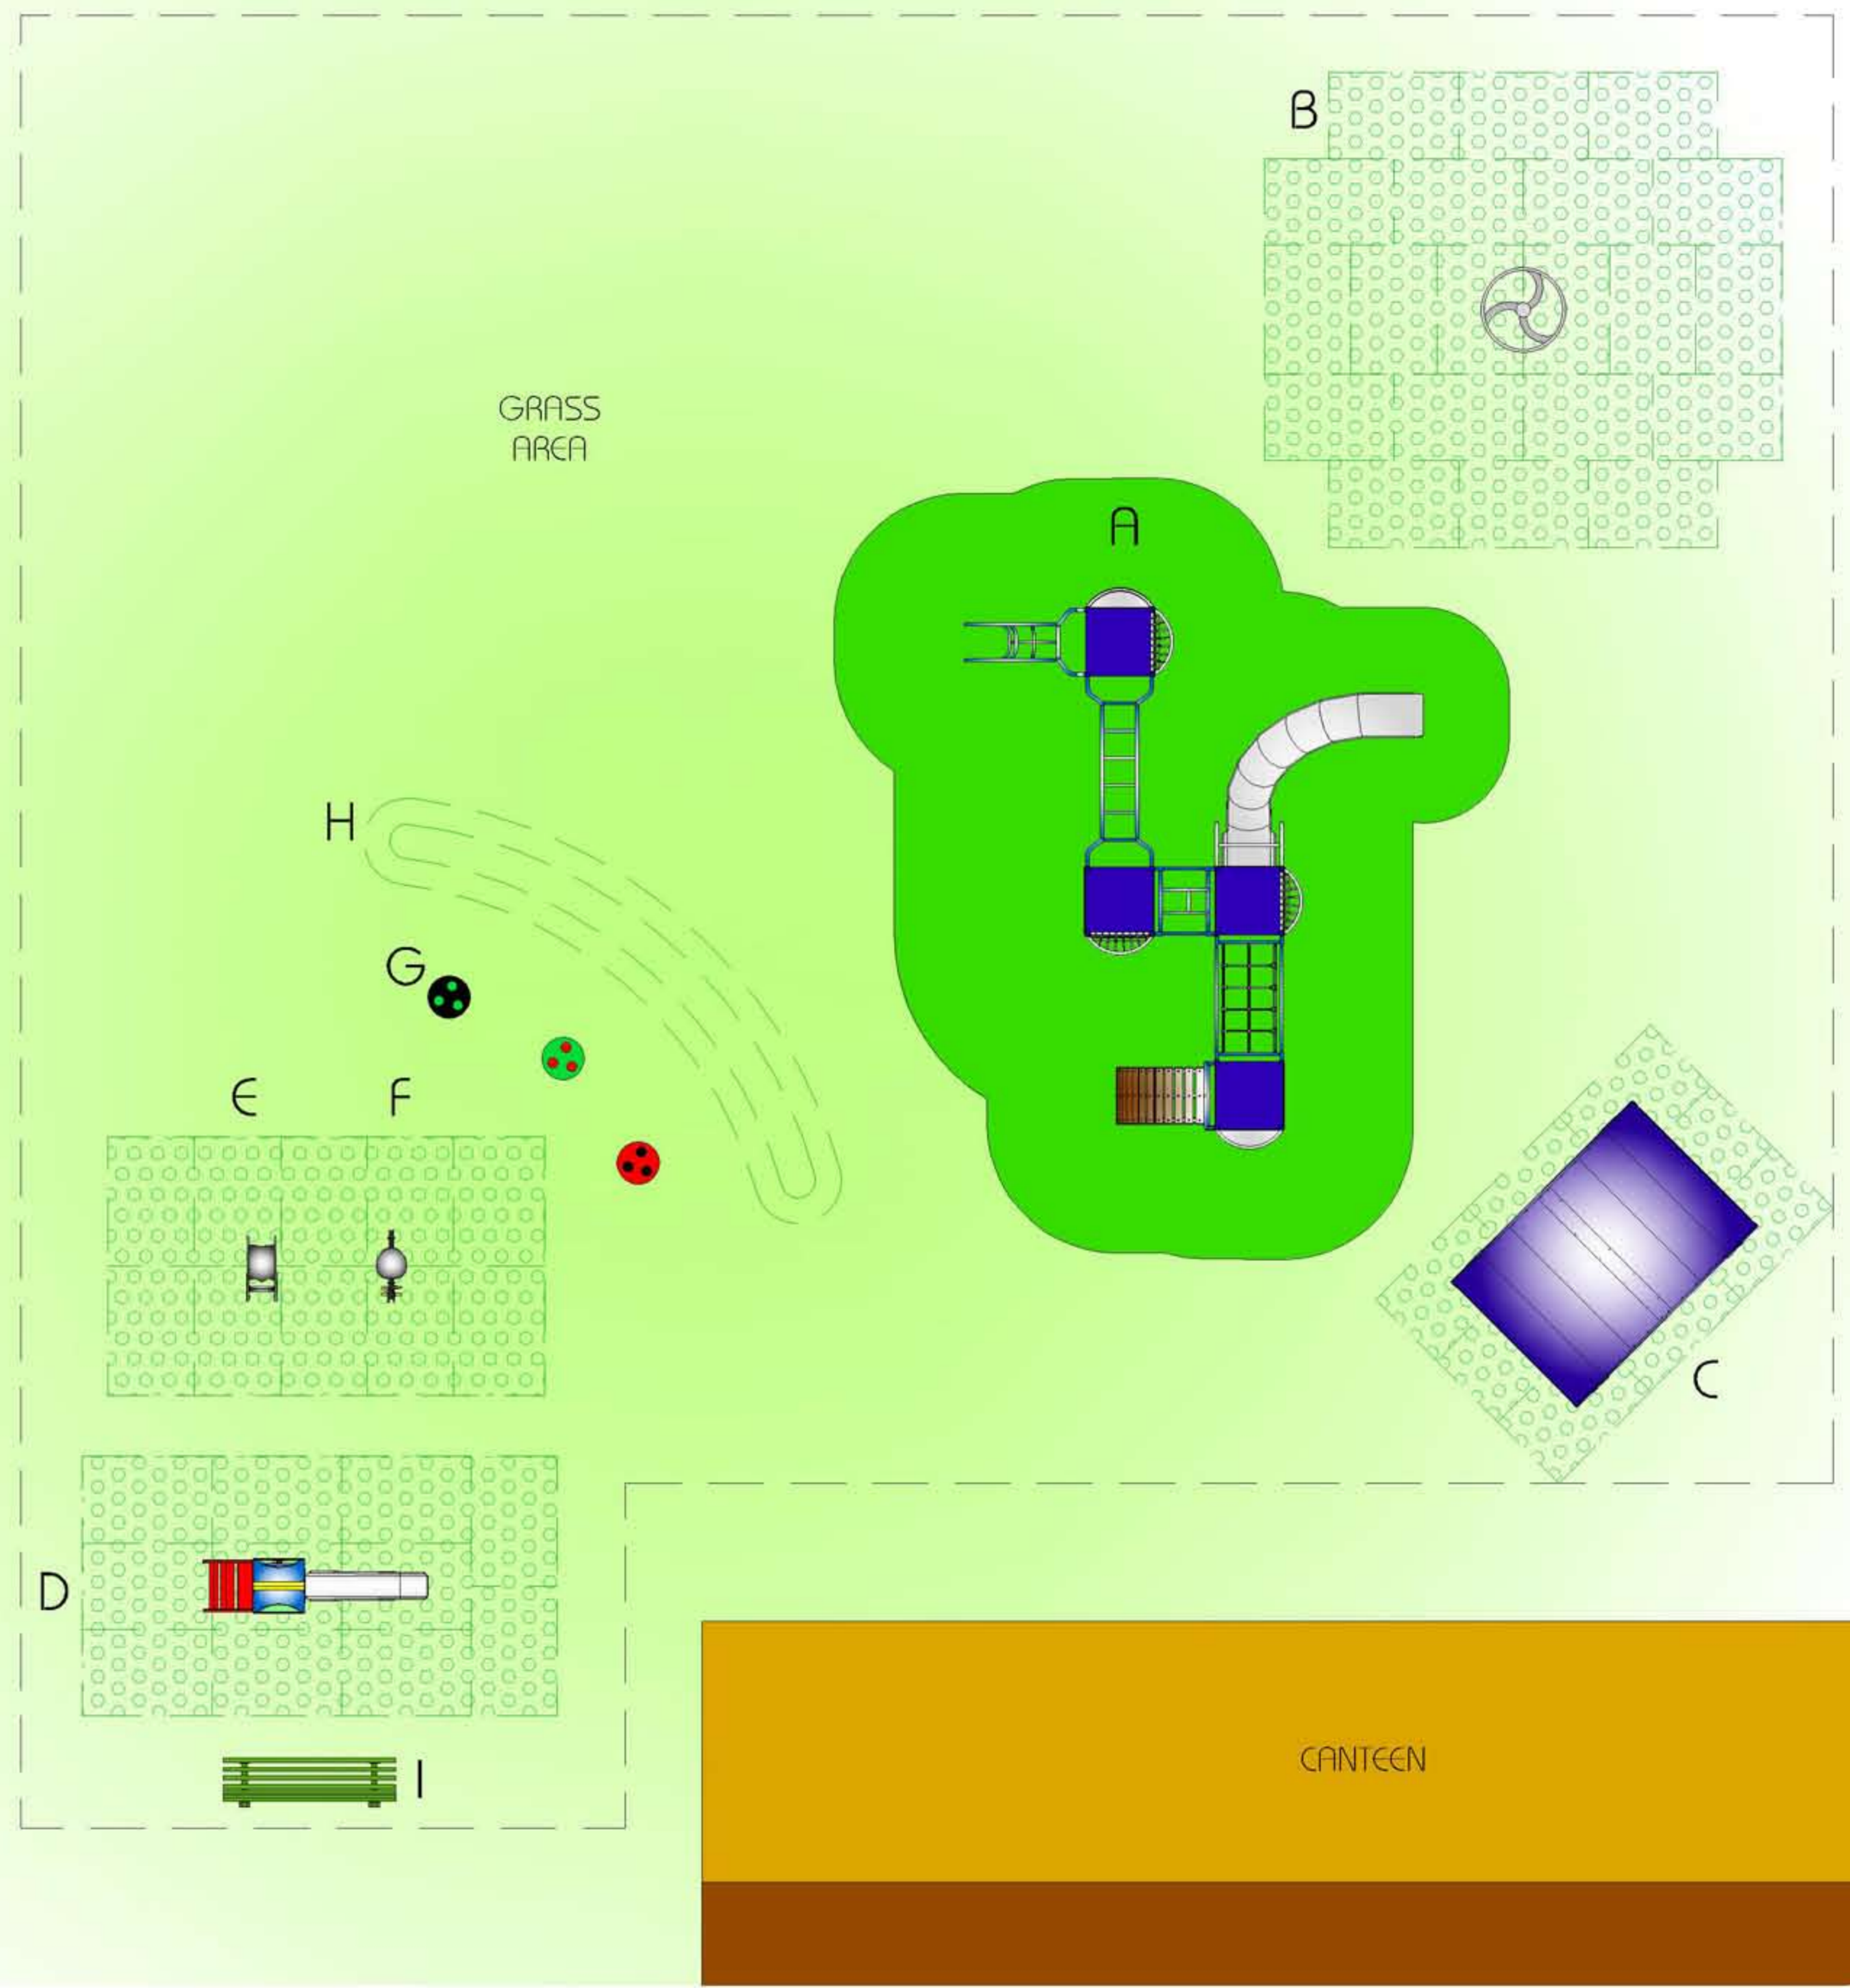

EXISTING
ROUNDBABOUT

KEY:

- A. Firestorm
- B. Flymobile
- C. Single Youth Shelter
- D. Simple Simon
- E. Faithful Friend
- F. Sam Snail
- G. x3 Magic Toadstools
- H. Grass Play Mound
- I. Cransley Metal Seat

BASKETBALL
COURT

GRASS
AREA

CANTEEN

Option 3 - Play Area

St Tudy Playing Field Trust

Issue No: 12/73663 Date: 24/11/2008 Note: THIS IS AN ARTISTS ILLUSTRATION ONLY

Designed By Lynne & Brad